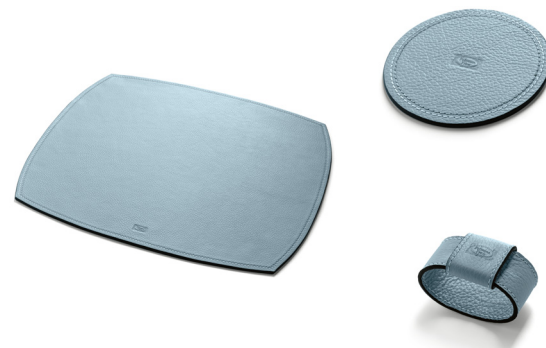

Chicware

Poltrona Frau Style & Design Centre

With Chicware, Poltrona Frau expands its offering with an essential, contemporary line for timeless classics. The double-face construction joins two leathers, offering two color variations in a single piece for versatile, personalized table settings.