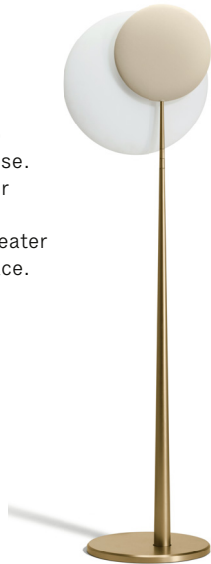

## Gio Ponti Oro

Gio Ponti

A new lamp by Gio Ponti, defined by a refined balance between form and light. Curved panels interact with vertical light tubes to create a dynamic, sculptural effect. Named "Gio Ponti Oro" it emits a warm golden glow when illuminated.

## Tullissè

Atelier Oi

The result of a new collaboration with Atelier Oi, Tullissè is a table lamp available in two sizes, featuring a woven leather structure that wraps around itself like a natural spiral. This design creates a refined play of solid and void, casting a soft and vibrant light.

## Moonbeam

Six N.Five

The celestial Moonbeam table lamp creates the illusion of a solar eclipse. Today, it is also available in a larger scale, both as a floor-standing and table version, offering even greater versatility and presence in any space.

## Nymph Air

Sebastian Herkner

Nymph is now also available in the Nymph Air version — a suspension light offered in two formats, small and large. Crafted from glass (smoked or white gradient) and leather, it combines ethereal elegance with refined materiality.